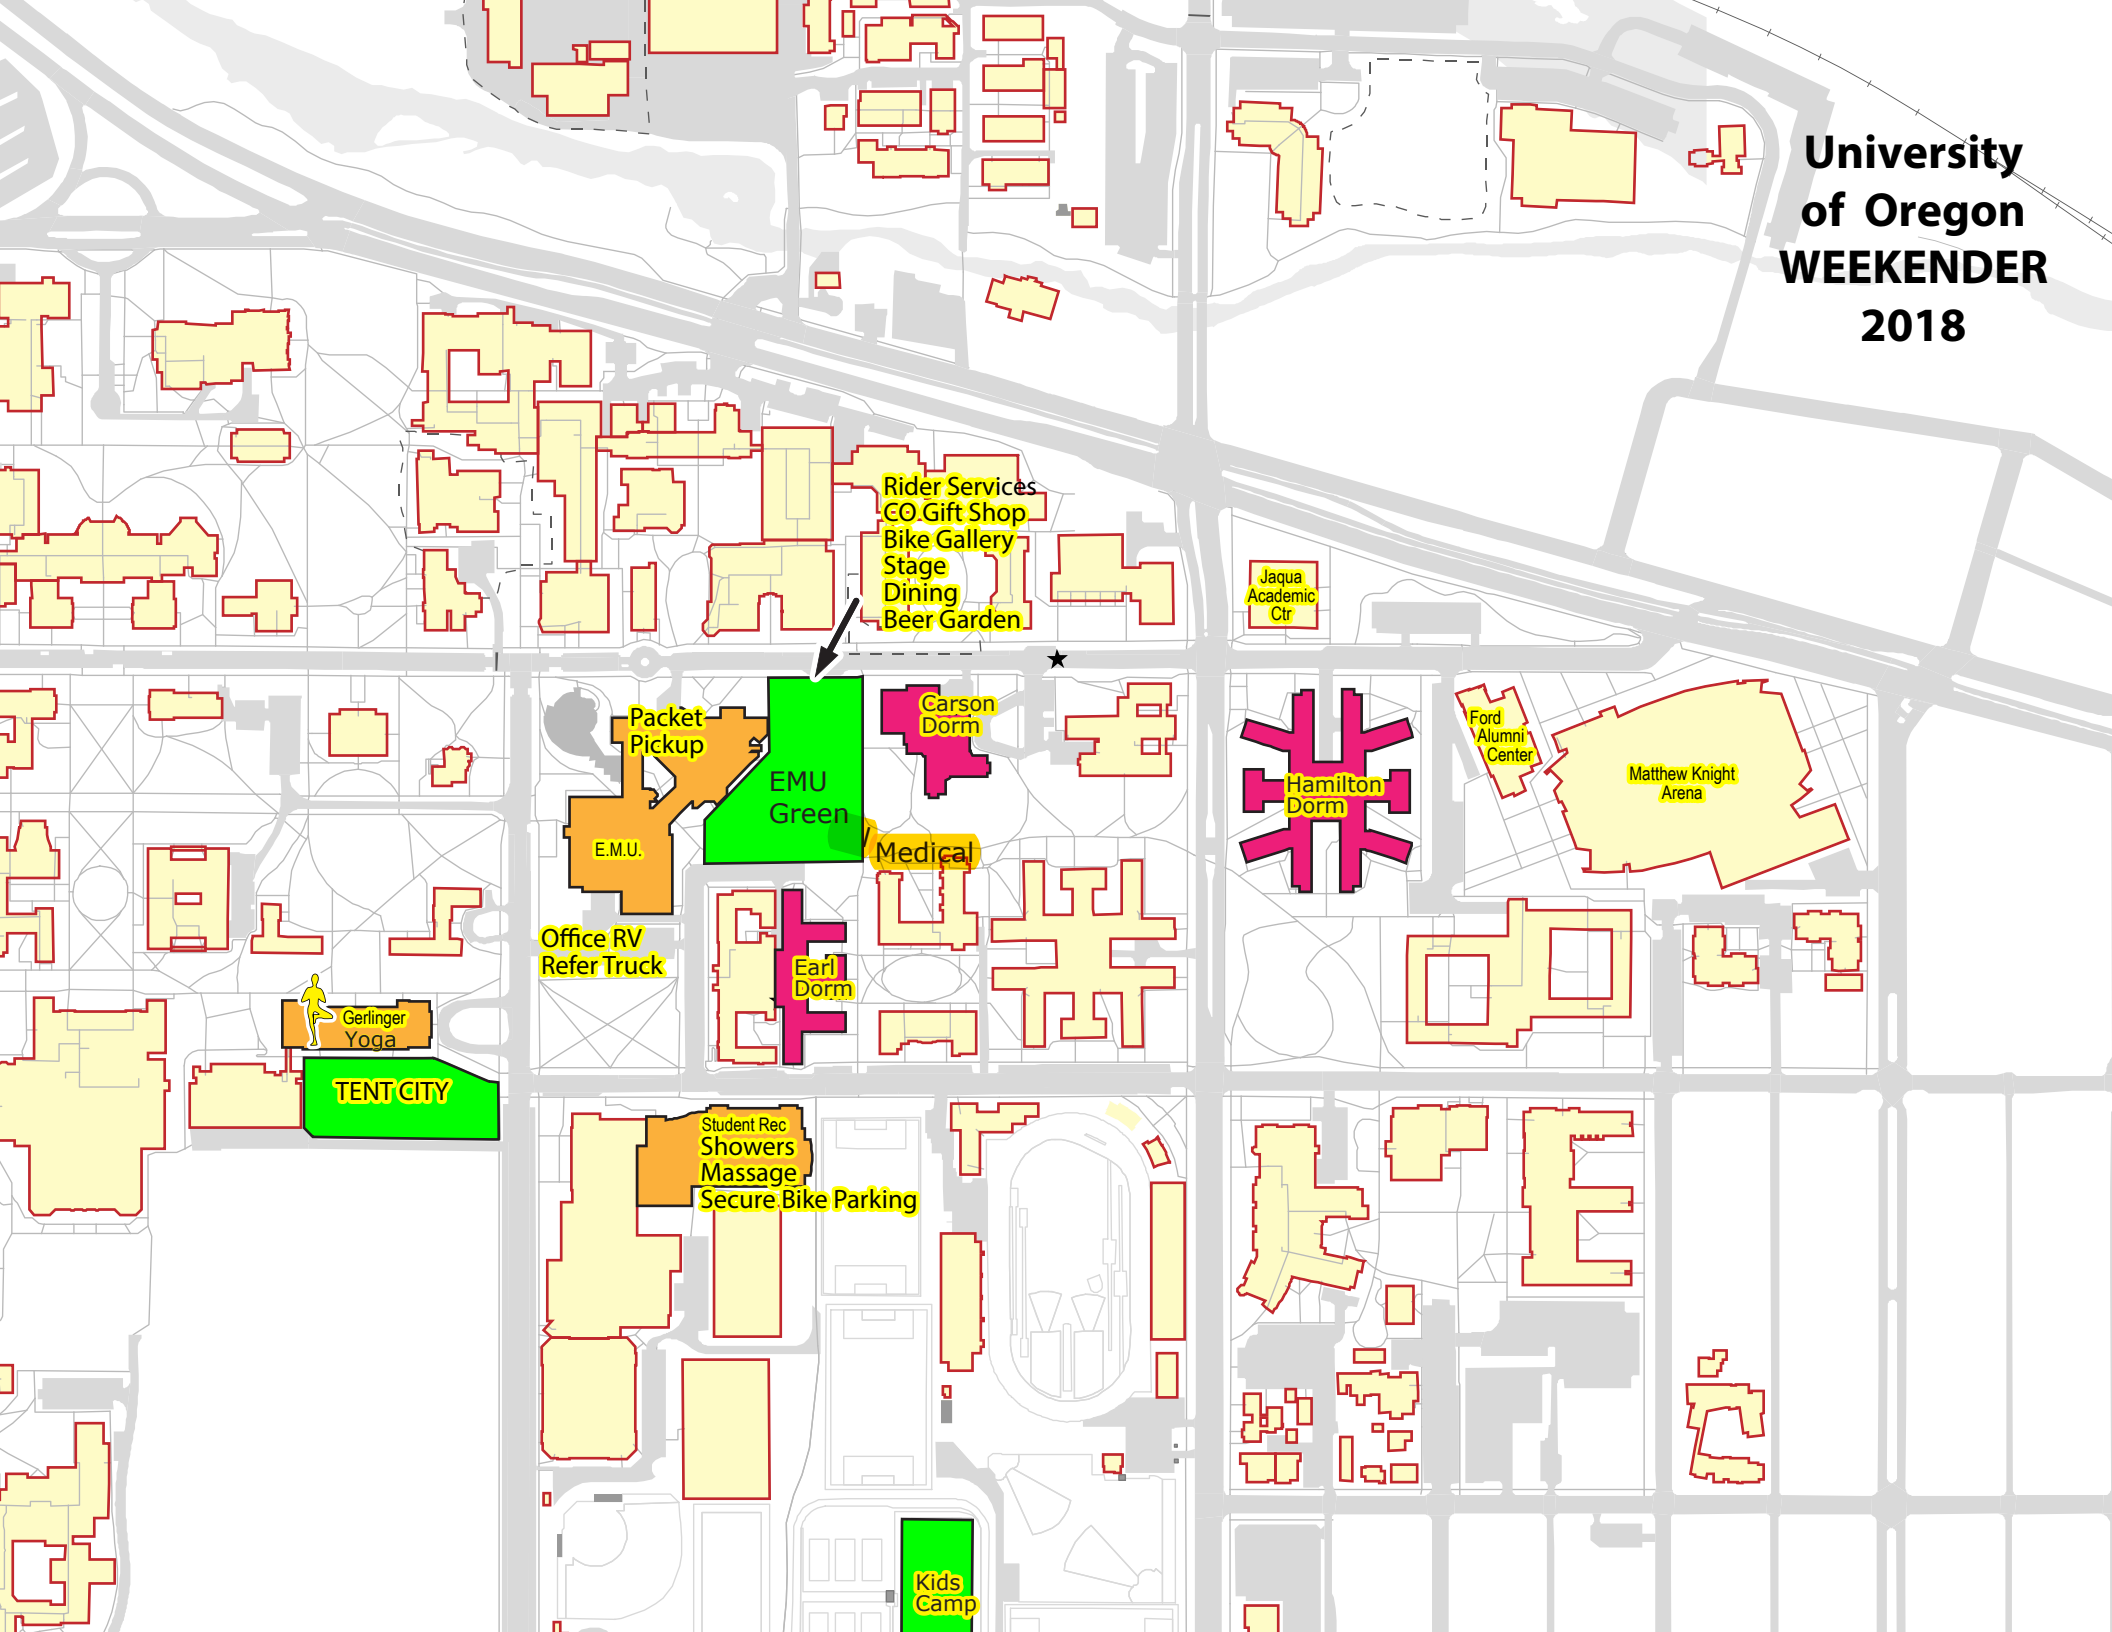

University of Oregon WEEKENDER 2018

Rider Services
CO Gift Shop
Bike Gallery
Stage
Dining
Beer Garden

Jaqua
Academic
Ctr

Packet
Pickup

Carson
Dorm

Ford
Alumni
Center

Matthew Knight
Arena

EMU
Green

Medical

Hamilton
Dorm

EMU

Office RV
Refer Truck

Earl
Dorm

Gerlinger
Yoga

TENT CITY

Student Rec
Showers
Massage
Secure Bike Parking